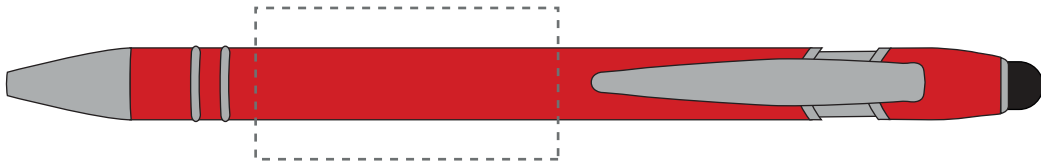

**PANTONE REFERENCE(S)**

● Engrave

ARTWORK SCALE 100%

ARTWORK SCALE 100%

Rotary Engrave Area:

40mm x 20mm

Product Image for visualisation
- colours may vary

The dashed line is to demonstrate print area and will not appear on your printed item